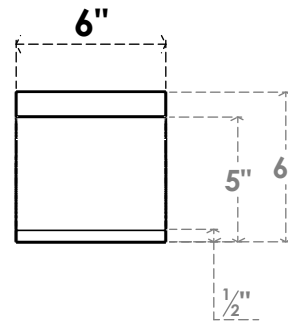

ITEM NUMBER: BRCPC060X06000X06000IMP

6"W X 6"D X 6"H IMPERIAL ARCHITECTURAL GRADE PVC CLOSED KNEE BRACE

SIDE PROFILE

FRONT PROFILE

ISOMETRIC

EKENA MILLWORK
2300 WEST MAIN ST.
CLARKSVILLE, TX 75426
TOLL FREE: 866-607-0453
WWW.EKENAMILLWORK.COM