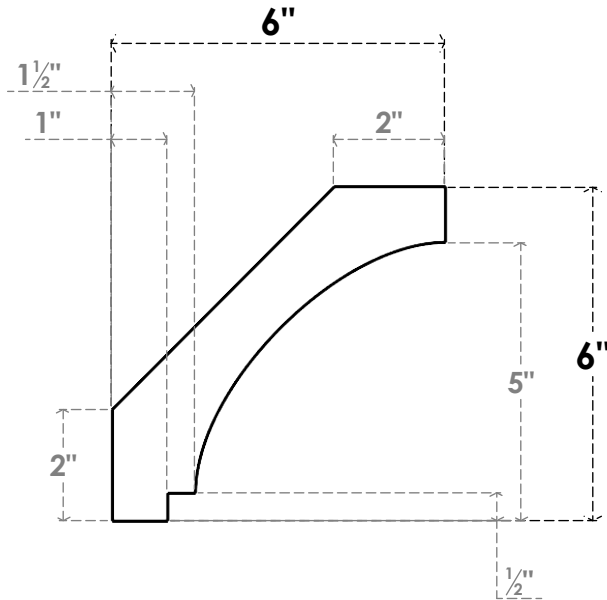

ITEM NUMBER: BRCPC060X06000X06000IMP

6"W X 6"D X 6"H IMPERIAL ARCHITECTURAL GRADE PVC CLOSED KNEE BRACE

SIDE PROFILE

FRONT PROFILE

ISOMETRIC

EKENA MILLWORK
2300 WEST MAIN ST.
CLARKSVILLE, TX 75426
TOLL FREE: 866-607-0453
WWW.EKENAMILLWORK.COM